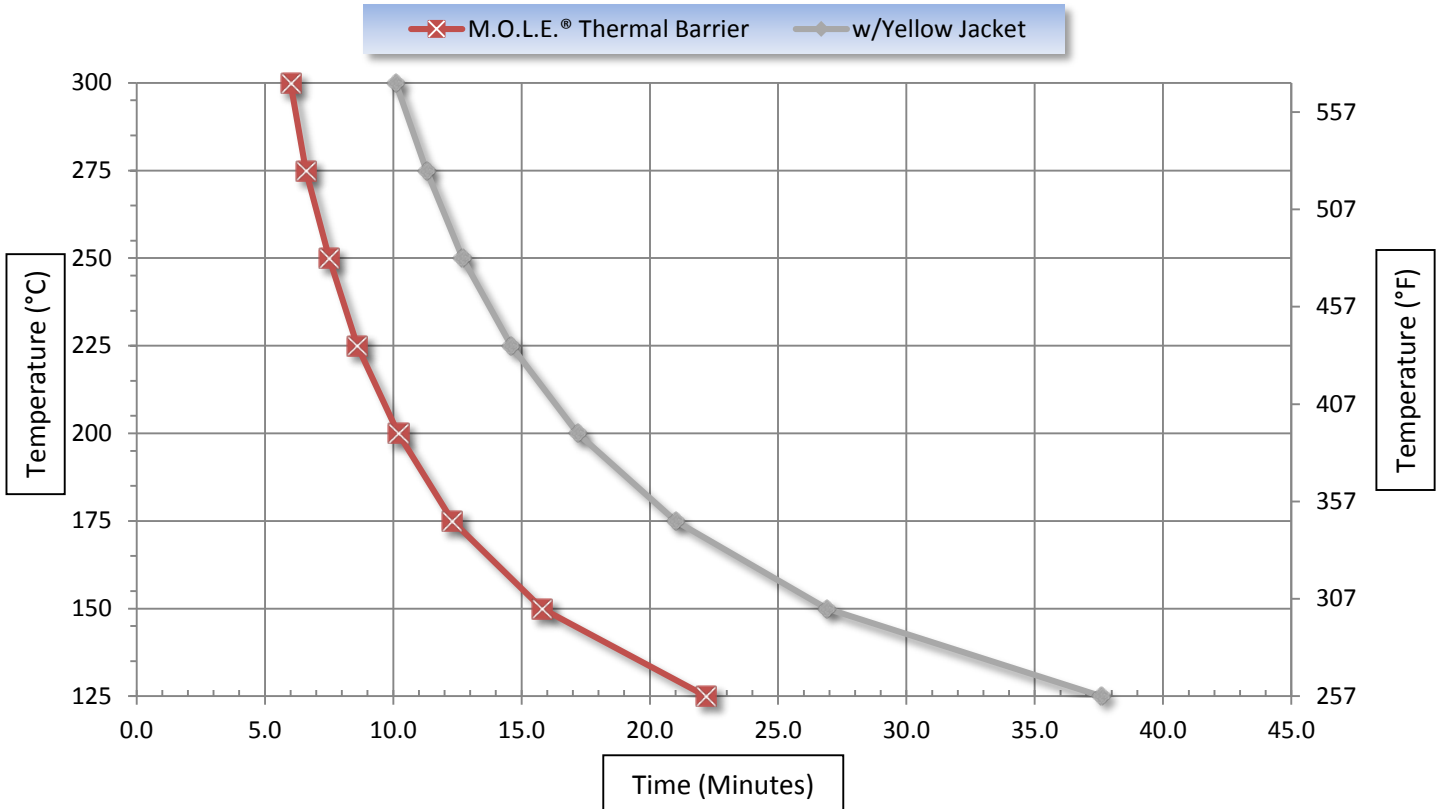

Thermal Barrier Datasheet

M.O.L.E. Thermal Barrier & Yellow Jacket

ECD P/N: E47-6342-80

This barrier is designed for short processes with a small clearance at the entry of the oven. This Thermal Barrier is for use with the MEGAM.O.L.E.® 20 & V-M.O.L.E.® Thermal Profilers.

Temperature:	125°C [257°F]	150°C [302°F]	200°C [392°F]	250°C [482°F]	300°C [572°F]
Duration time (Barrier):	22.2 min.	15.8 min.	10.2 min.	7.5 min.	6.0 min.
Duration time (w/Jacket):	37.6 min.	26.9 min.	17.2 min.	12.7 min.	10.1 min.
Max Operational Temp.:	The maximum operating temperature of the thermal barrier is 300°C [572°F]!				
Handling Details:	Cool thermal barrier to room temperature 25°C [77°F] before reuse.				