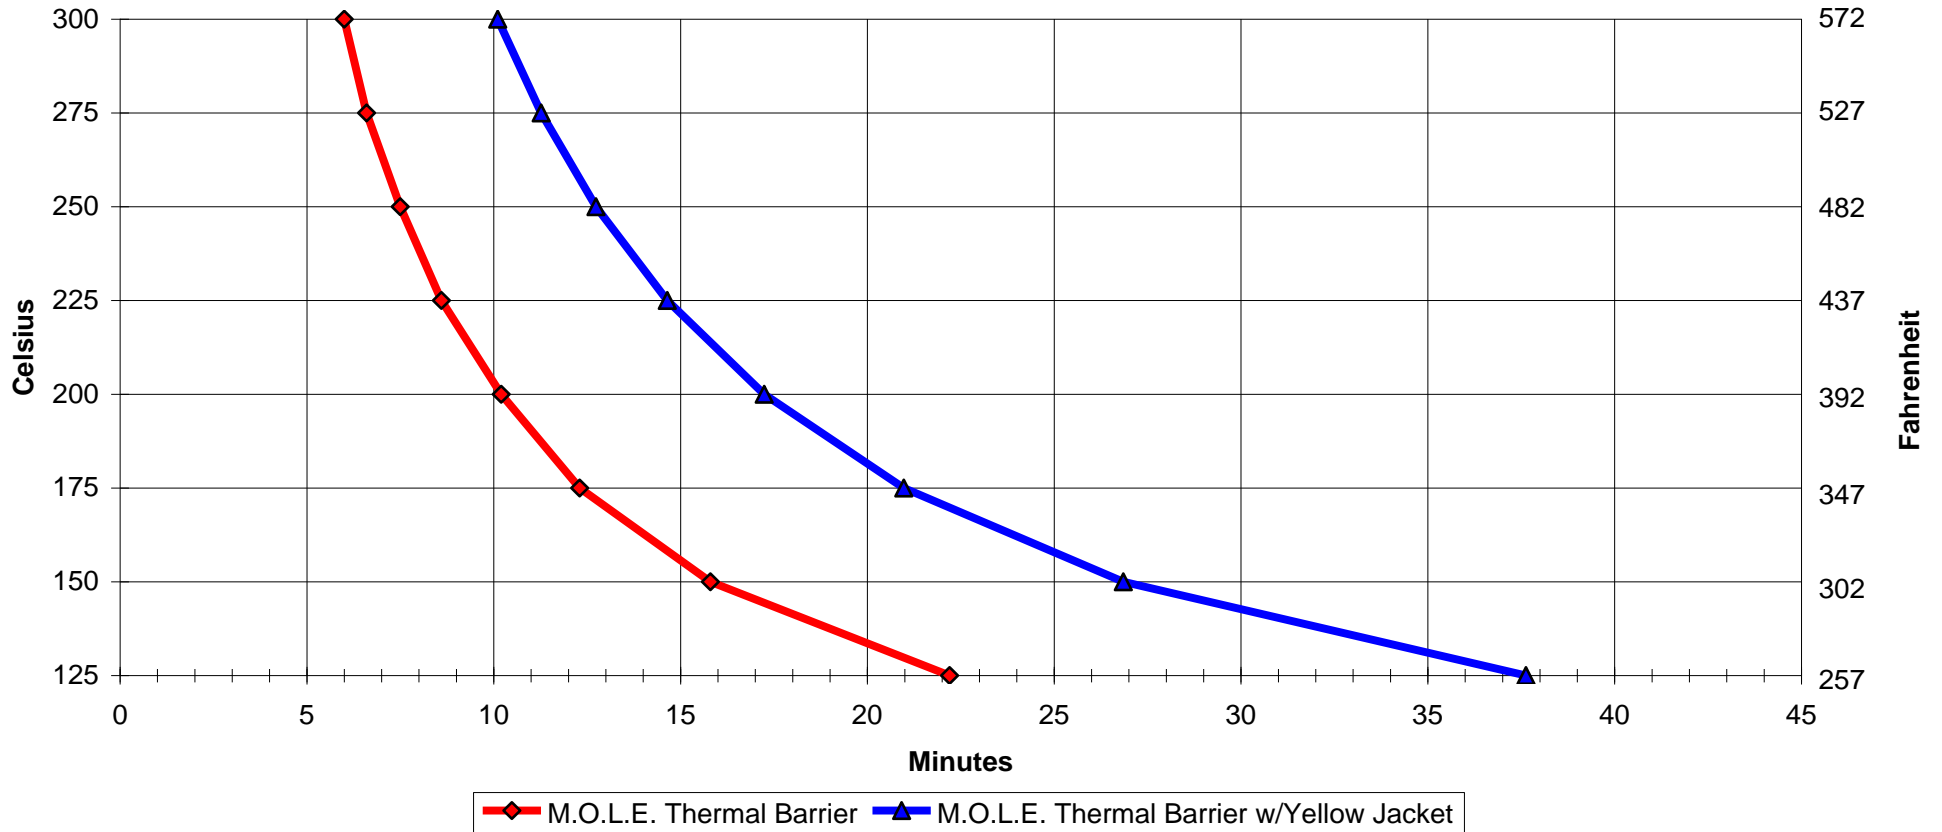

MEGAM.O.L.E.® & V-M.O.L.E. Thermal Barrier

Armor Chart

SINCE 1964

Electronic Controls Design Inc. 4287-B S.E. International Way, Milwaukie, Oregon 97222
Toll Free: (800) 323-4548 Phone: (503) 659-6100 Fax: (503) 659-4422