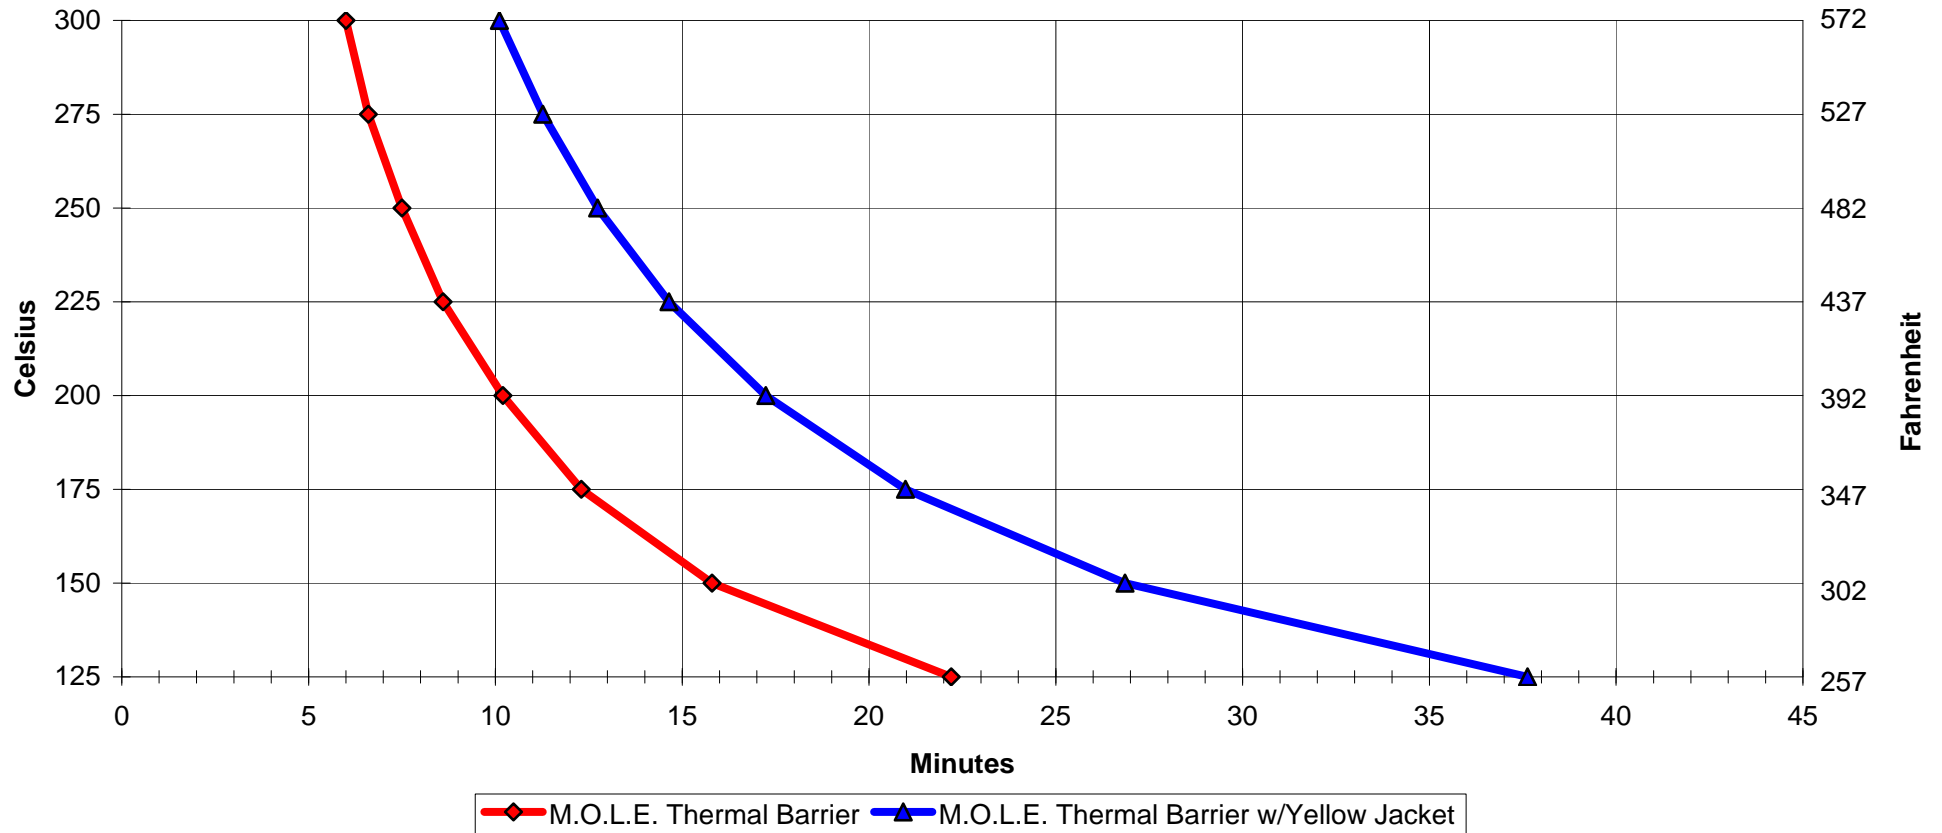

MEGAM.O.L.E.® & V-M.O.L.E. Thermal Barrier

Armor Chart

SINCE 1964

Electronic Controls Design Inc. 4287-B S.E. International Way, Milwaukie, Oregon 97222
Toll Free: (800) 323-4548 Phone: (503) 659-6100 Fax: (503) 659-4422